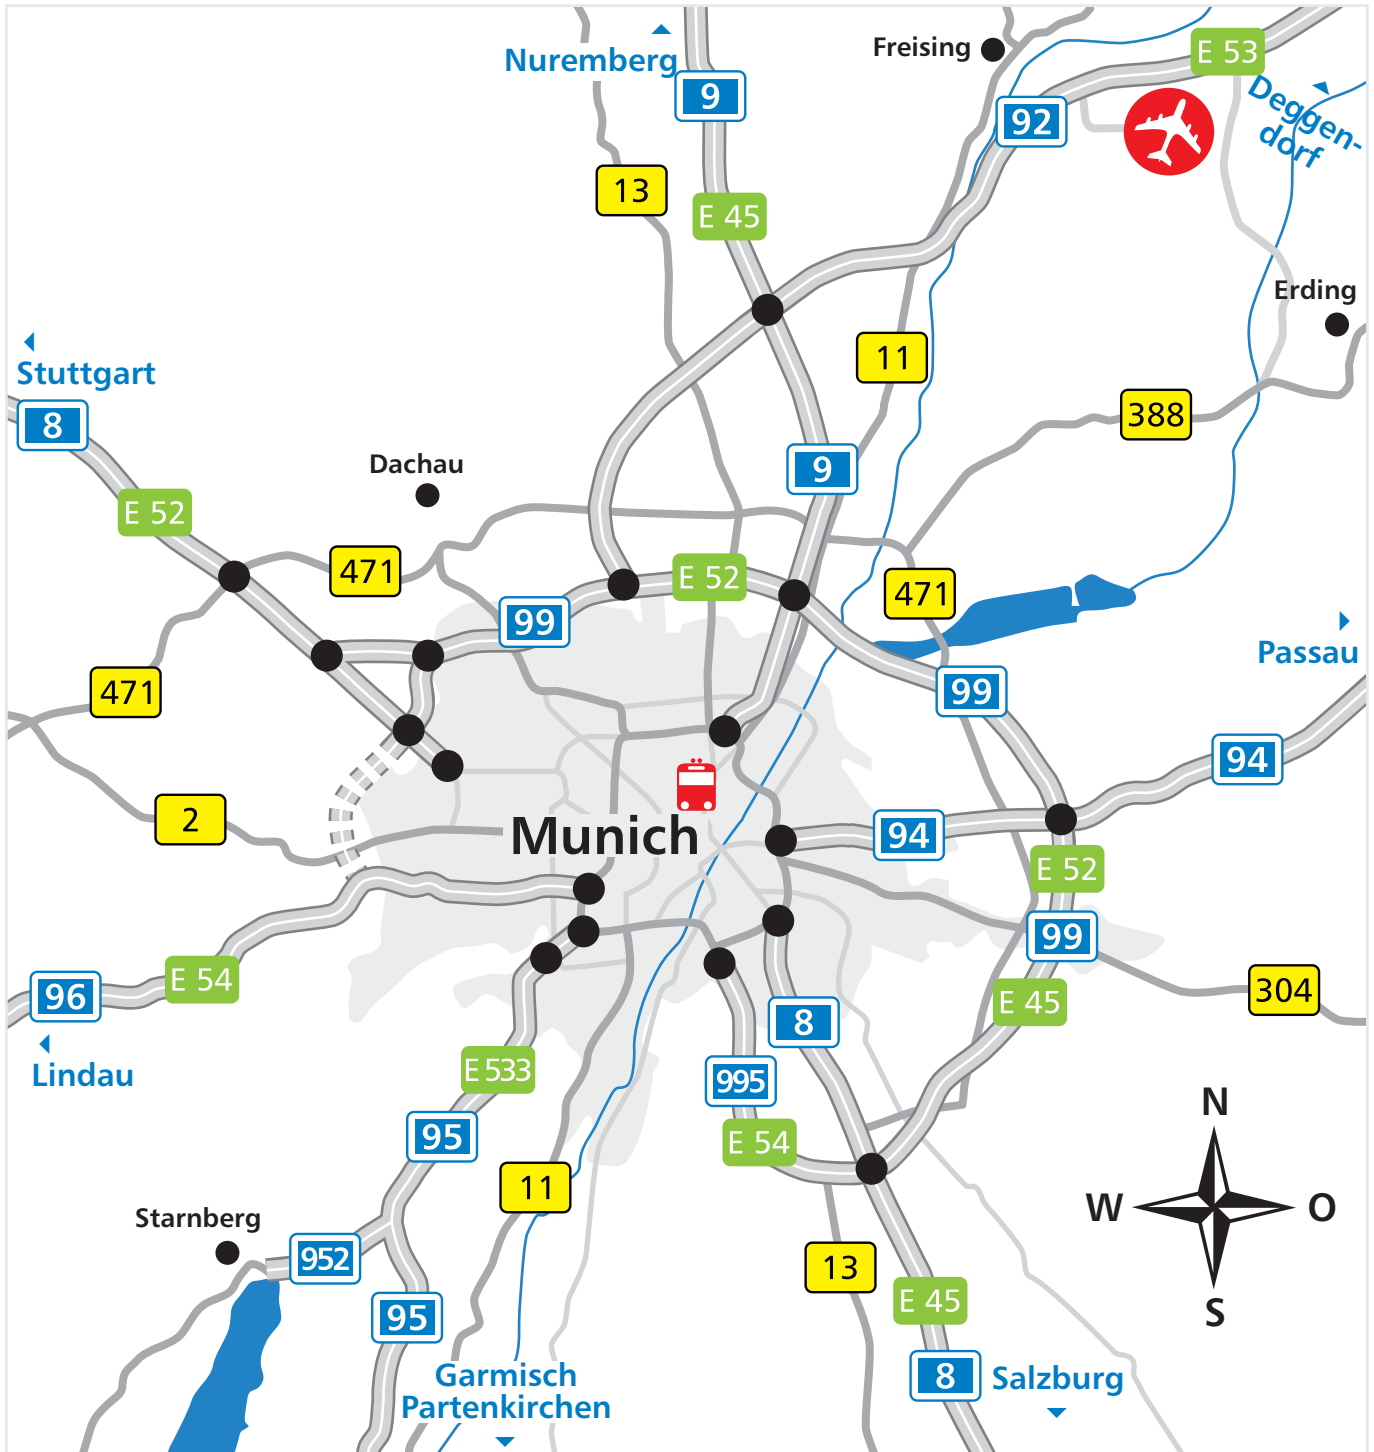

On route to BAUER KOMPRESSOREN in  
Munich, Drygalski-Allee 37  
Coming from Garmisch Partenkirchen (A95)

**BAUER KOMPRESSOREN GmbH Systemwerk**  
Drygalski-Allee 37  
81477 Munich  
Germany  
[www.bauer-kompressoren.de](http://www.bauer-kompressoren.de)

On route to BAUER KOMPRESSOREN in  
Munich, Drygalski-Allee 37  
Coming from Garmisch Partenkirchen (A95)

The red line shows the route coming from the motorway A95 (Garmisch Partenkirchen-Munich) to BAUER KOMPRESSOREN in Drygalski-Allee 37.

## Coming from Garmisch Partenkirchen (A95)

### Directions from the motorway A95 (Garmisch Partenkirchen-Munich) to Drygalski-Allee 37

Description	Turn into	Route	km
Motorway A95	straight on	Interchange "AD Starnberg"	
Interchange "AD Starnberg"	straight on	Motorway A95 (Garmisch-Munich) / E533	10.0
Munich-Fürstenried	straight on auf	Motorway A95 (Garmisch-Munich) / E533	2.0
Exit "AS Munich-Kreuzhof"	turn right onto	Boschetsrieder Straße	0.7
-	turn right onto	Drygalski-Allee	0.1