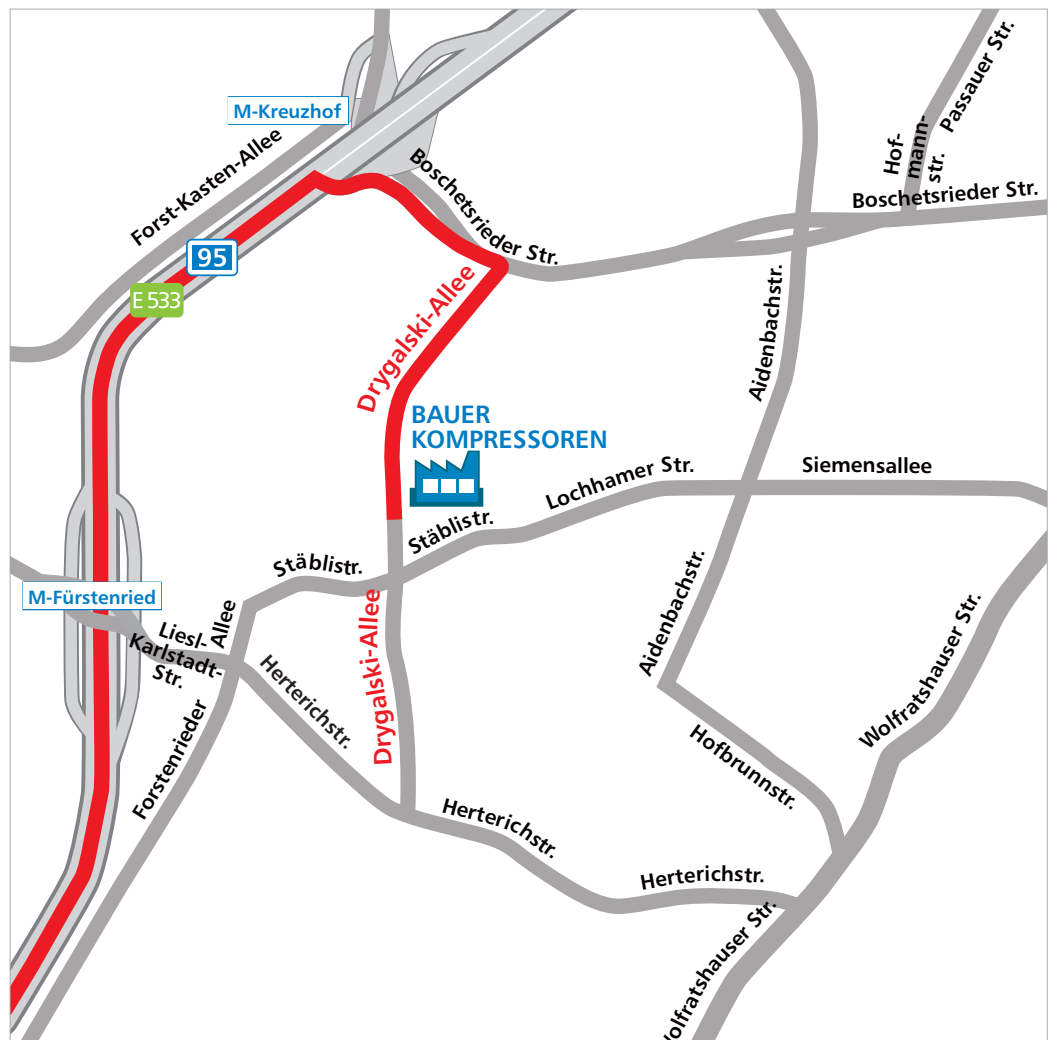

Directions from the motorway A95 (Garmisch Partenkirchen-Munich) to Drygalski-Allee 37

Description	Turn into	Route	km
Motorway A95	straight on	Interchange "AD Starnberg"	
Interchange "AD Starnberg"	straight on	Motorway A95 (Garmisch-Munich) / E533	10.0
Munich-Fürstenried	straight on auf	Motorway A95 (Garmisch-Munich) / E533	2.0
Exit "AS Munich-Kreuzhof"	turn right onto	Boschetsrieder Straße	0.7
-	turn right onto	Drygalski-Allee	0.1

D-81477 Munich
Forstenried-Fürstenried
Drygalski-Allee 37