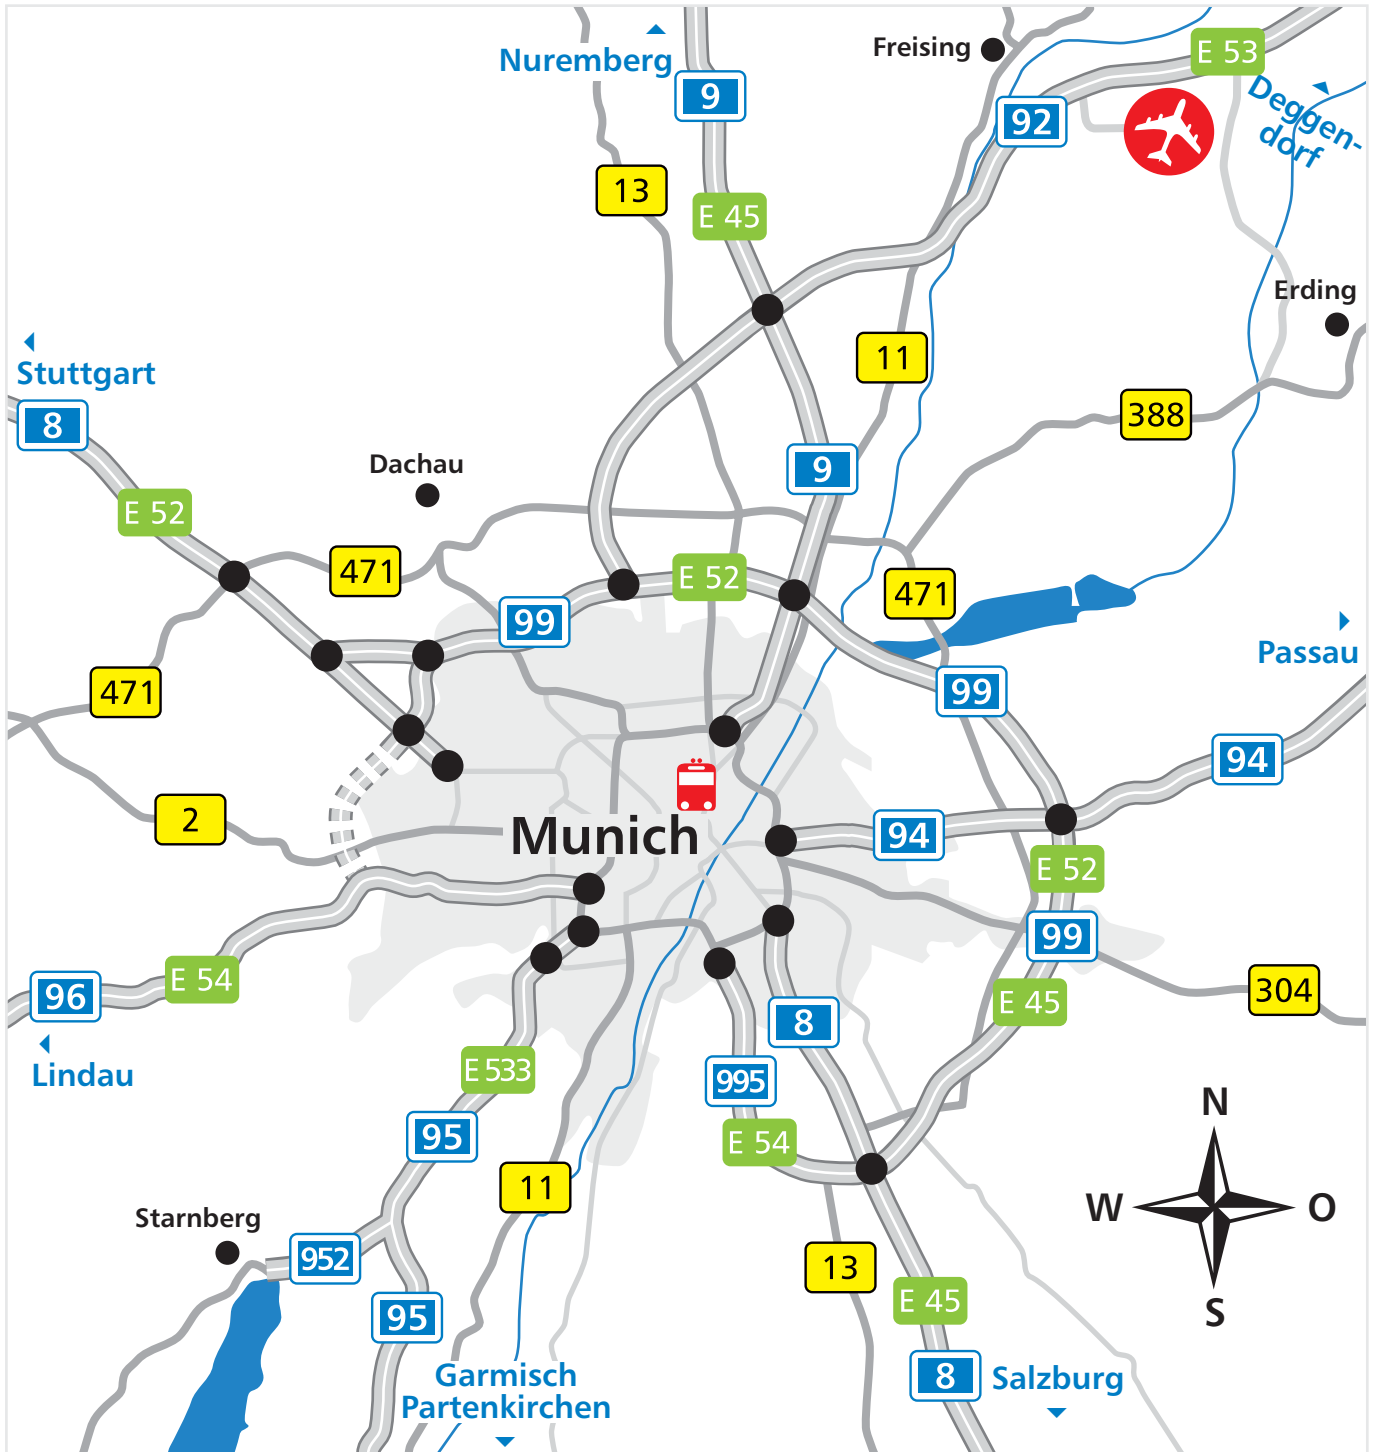

On route to BAUER KOMPRESSOREN in  
Munich, Drygalski-Allee 37  
Coming from Nuremberg (A9)

**BAUER KOMPRESSOREN GmbH Systemwerk**  
Drygalski-Allee 37  
81477 Munich  
Germany  
[www.bauer-kompressoren.de](http://www.bauer-kompressoren.de)

On route to BAUER KOMPRESSOREN in  
Munich, Drygalski-Allee 37  
Coming from Nuremberg (A9)

The red line shows the route coming from the motorway A9 (Nuremberg-Munich) to BAUER KOMPRESSOREN in Drygalski-Allee 37.

# On route to BAUER KOMPRESSOREN in Munich, Drygalski-Allee 37 Coming from Nuremberg (A9)

## Directions from the motorway A9 (Nuremberg-Munich) to Drygalski-Allee 37

Description	Turn into	Route	km
Motorway A8 Nuremberg-München	straight on	Interchange "AK Neufahrn"	
Interchange "AK Neufahrn"	straight on	A9 / E45	11.5
Interchange "AK Munich-North"	straight on	A9 / E45	5.8
Terminus "AS Munich-Schwabing"	turn right into	Munich orbital (Mittlerer Ring) /Schenkendorf Straße	0.9
-	keep left	Munich orbital / Petuelring	1.9
-	straight on	Munich orbital / Georg-Brauchle-Ring	1.8
-	left into	Munich orbital / Landshuter Allee	2.6
-	straight on	Munich orbital / Donnersberger Bridge	1.0
-	straight on	Munich orbital / Trappentreu Tunnel	0.7
-	keep right	Munich orbital	0.9
-	straight on	Munich orbital / Garmischer Straße	1.8
-	keep right	Luise-Kieselbach-Platz	0.2
Terminus "AS Munich-Sendling-South"	turn right into	A95 / E533 / motorway Garmisch Partenkirchen-Munich	1.6
Exit "AS Munich-Kreuzhof"	take right lane to	Boschetsrieder Straße	0.7
-	turn right into	Drygalski-Allee	0.1