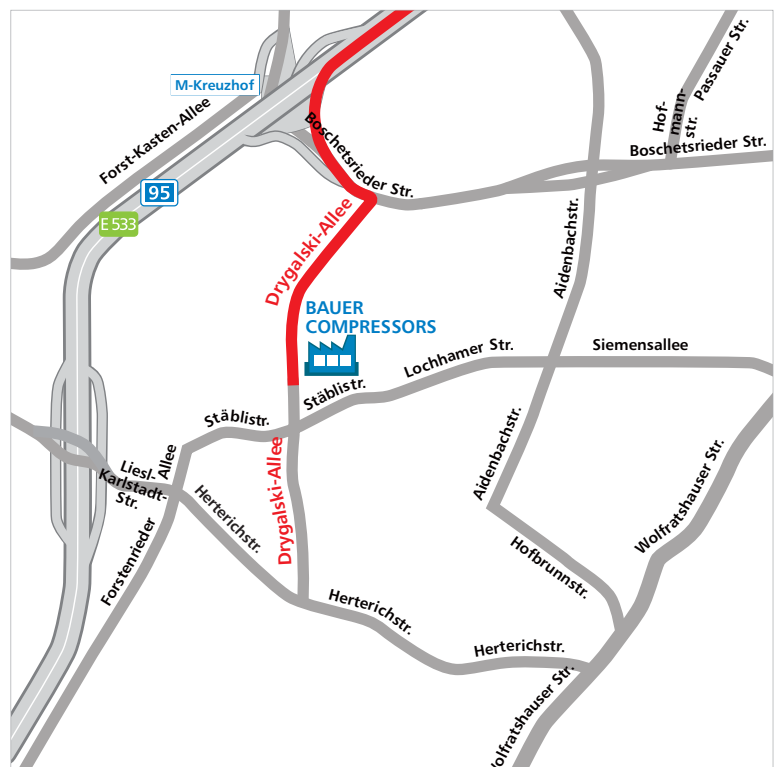

BAUER KOMPRESSOREN GmbH
Systemwerk
Drygalski-Allee 37
81477 Munich
Germany
www.bauer-kompressoren.de