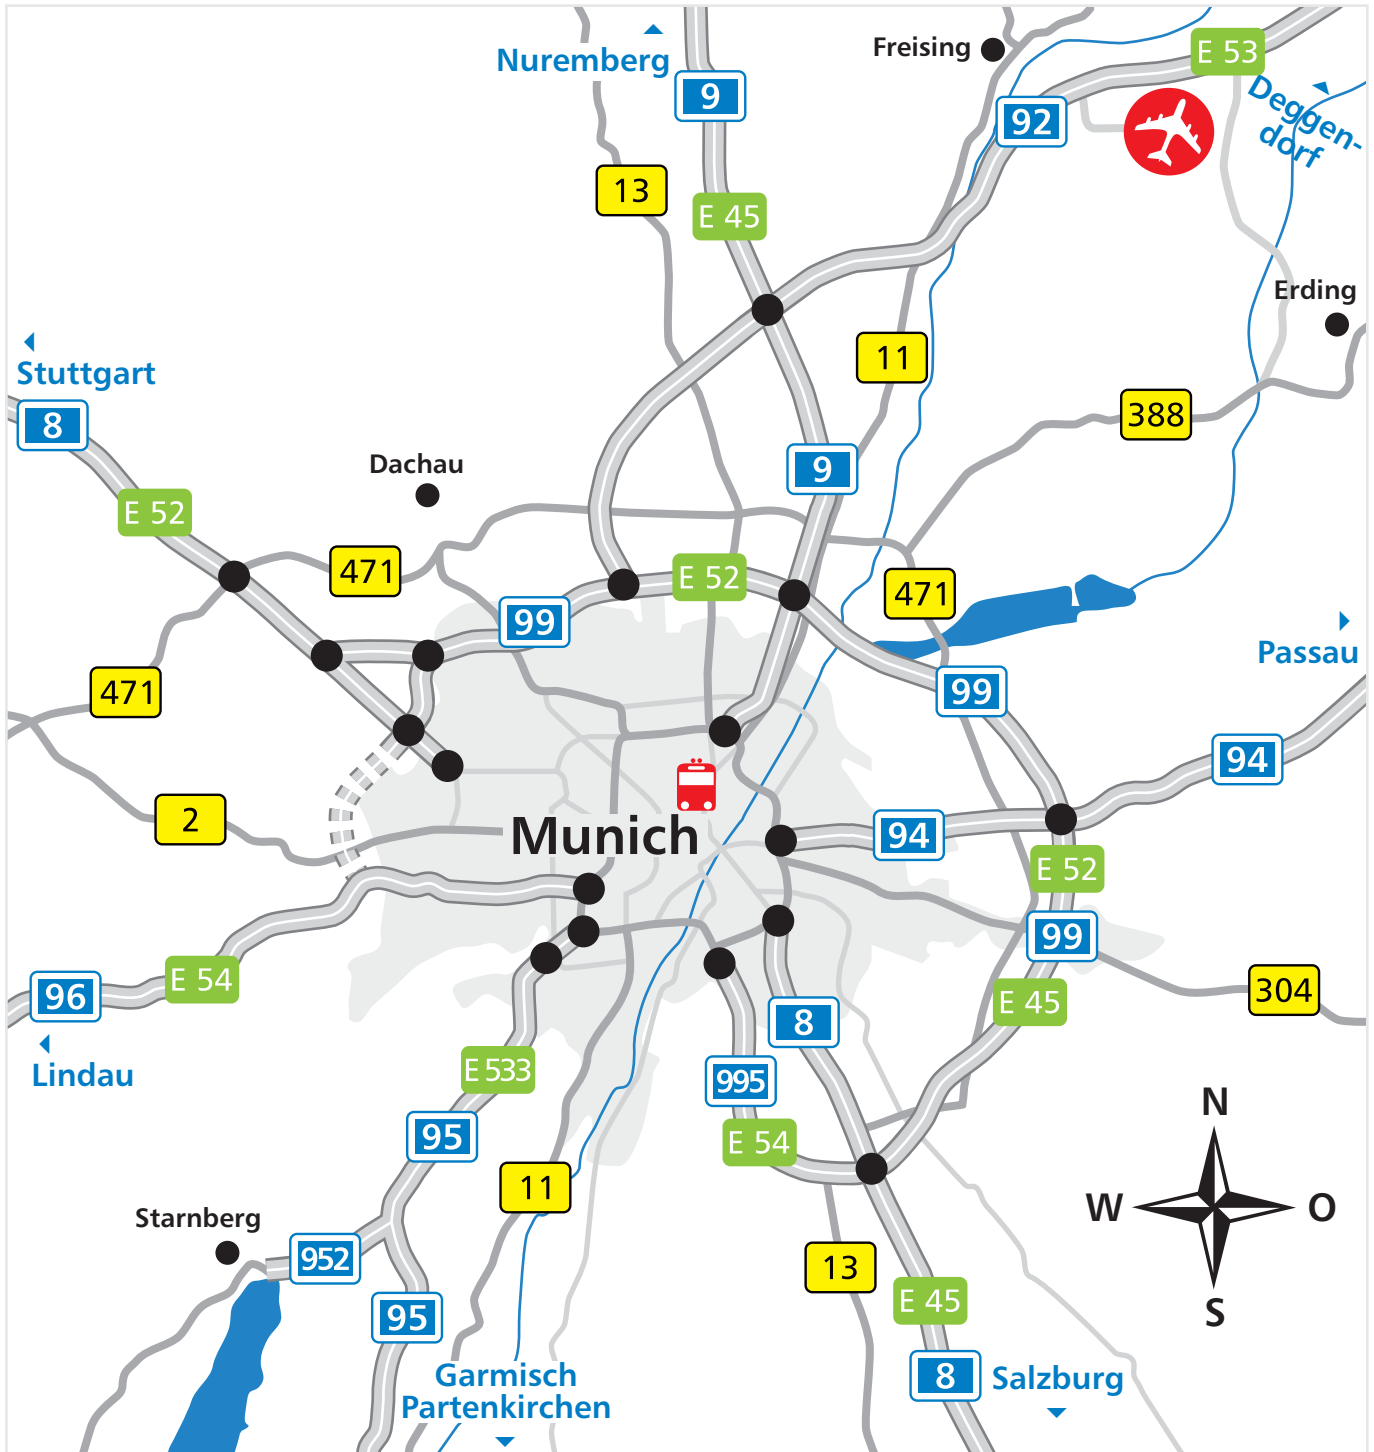

On route to BAUER KOMPRESSOREN in
Munich, Drygalski-Allee 37
Coming from Salzburg (A8)

BAUER KOMPRESSOREN GmbH Systemwerk
Drygalski-Allee 37
81477 Munich
Germany
www.bauer-kompressoren.de

On route to BAUER KOMPRESSOREN in Munich, Drygalski-Allee 37 Coming from Salzburg (A8)

The red line shows the route coming from the motorway A8 (Salzburg-Munich) to BAUER KOMPRESSOREN in Drygalski-Allee 37.

BAUER KOMPRESSOREN GmbH Systemwerk

Drygalski-Allee 37

81477 Munich

Germany

www.bauer-kompressoren.de

On route to BAUER KOMPRESSOREN in Munich, Drygalski-Allee 37 Coming from Salzburg (A8)

Directions from the motorway A8 (Salzburg-Munich) to Drygalski-Allee 37

Description	Turn into	Route	km
Motorway A8 Salzburg-Munich	straight on	Interchange "AK Munich-Brunnthal"	
Interchange "AK Munich-Brunnthal"	turn left into	A995, direction "Garmisch Partenkirchen, Lindau, M.-Giesing"	12,3
Exit "AS Munich-Giesing"	straight on	B2r / Tegernseer Landstraße	1,8
-	straight on	Munich orbital / B2r / Candidstraße	0,3
-	straight on	Munich orbital / B2r / Candidtunnel	0,3
-	straight on	Munich orbital / B2r / Candidstraße	0,9
-	straight on	Munich orbital / B2r / Brudermühlstraße	1,6
-	straight on	Munich orbital / B2r / Heckenstallerstraße	1,6
-	straight on	Munich orbital / B2r / Luise-Kieselbach-Platz	50 m
Terminus "AS Munich-Sendling-South"	turn left into	A95 / E533 / Olympiastraße	1,6
Exit "AS Munich-Kreuzhof"	take right lane to	Boschetsrieder Straße	0,7
-	turn right into	Drygalski Allee	0,1

D-81477 Munich
Forstenried-Fürstenried
Drygalski-Allee 37

Munich orbital = Mittlerer Ring

BAUER KOMPRESSOREN GmbH
Systemwerk
Drygalski-Allee 37
81477 Munich
Germany
www.bauer-kompressoren.de