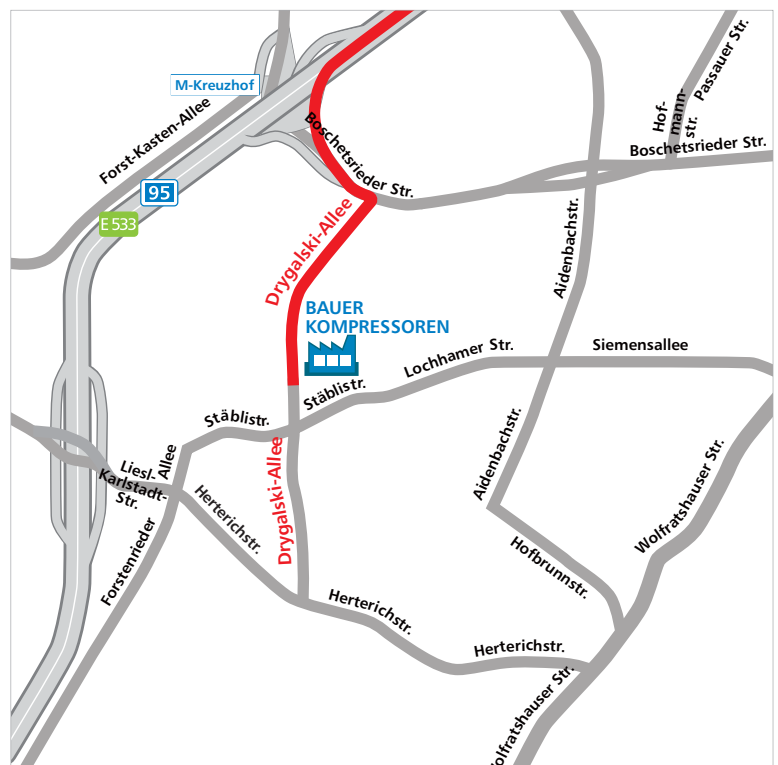

On route to BAUER KOMPRESSOREN in
Munich, Drygalski-Allee 37
Coming from Salzburg (A8)

BAUER KOMPRESSOREN GmbH Systemwerk
Drygalski-Allee 37
81477 Munich
Germany
www.bauer-kompressoren.de

On route to BAUER KOMPRESSOREN in Munich, Drygalski-Allee 37 Coming from Salzburg (A8)

The red line shows the route coming from the motorway A8 (Salzburg-Munich) to BAUER KOMPRESSOREN in Drygalski-Allee 37.

BAUER KOMPRESSOREN GmbH Systemwerk

Drygalski-Allee 37

81477 Munich

Germany

www.bauer-kompressoren.de

On route to BAUER KOMPRESSOREN in Munich, Drygalski-Allee 37 Coming from Salzburg (A8)

Directions from the motorway A8 (Salzburg-Munich) to Drygalski-Allee 37

Description	Turn into	Route	km
Motorway A8 Salzburg-Munich	straight on	Interchange "AK Munich-Brunnthal"	
Interchange "AK Munich-Brunnthal"	turn left into	A995, direction "Garmisch Partenkirchen, Lindau, M.-Giesing"	12,3
Exit "AS Munich-Giesing"	straight on	B2r / Tegernseer Landstraße	1,8
-	straight on	Munich orbital / B2r / Candidstraße	0,3
-	straight on	Munich orbital / B2r / Candidtunnel	0,3
-	straight on	Munich orbital / B2r / Candidstraße	0,9
-	straight on	Munich orbital / B2r / Brudermühlstraße	1,6
-	straight on	Munich orbital / B2r / Heckenstallerstraße	1,6
-	straight on	Munich orbital / B2r / Luise-Kieselbach-Platz	50 m
Terminus "AS Munich-Sendling-South"	turn left into	A95 / E533 / Olympiastraße	1,6
Exit "AS Munich-Kreuzhof"	take right lane to	Boschetsrieder Straße	0,7
-	turn right into	Drygalski Allee	0,1

D-81477 Munich
Forstenried-Fürstenried
Drygalski-Allee 37

Munich orbital = Mittlerer Ring

BAUER KOMPRESSOREN GmbH
Systemwerk
Drygalski-Allee 37
81477 Munich
Germany
www.bauer-kompressoren.de