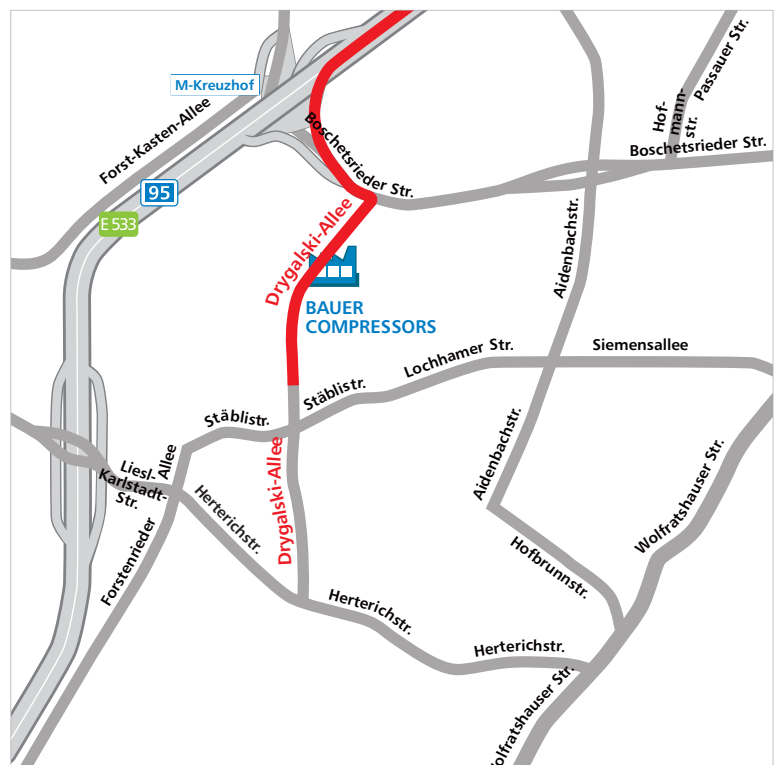

On route to BAUER KOMPRESSOREN in
Munich, Drygalski-Allee 37
Coming from **Stuttgart/Ulm (A8)**

BAUER KOMPRESSOREN GmbH Systemwerk
Drygalski-Allee 37
81477 Munich
Germany
www.bauer-kompressoren.de

On route to BAUER KOMPRESSOREN in
Munich, Drygalski-Allee 37
Coming from Stuttgart/Ulm (A8)

The red line shows the route coming from the motorway A8 (Stuttgart-Munich) to BAUER KOMPRESSOREN in Drygalski-Allee 37.

BAUER KOMPRESSOREN GmbH Systemwerk
Drygalski-Allee 37
81477 Munich
Germany
www.bauer-kompressoren.de

On route to BAUER KOMPRESSOREN in Munich, Drygalski-Allee 37

Coming from Stuttgart/Ulm (A8)

Directions from the motorway A8 (Stuttgart-Munich) to Drygalski-Allee 37

Description	Turn into	Route	km
Motorway A8	straight on	Interchange "AK Munich-West"	
Interchange "AK Munich-West"	straight on	Roundabout	
In the roundabout at 3rd exit	turn right into	Verdistraße	0.3
-	turn right into	ST2063 / Pippinger Straße	1.3
-	straight on	ST2063 / Pippinger Straße	0.5
-	turn left into	Kaflerstraße	0.5
-	turn right into	Bäckerstraße	0.2
-	turn right into	B2 / Landsberger Straße	0.1
-	turn left into	ST2063 / Planeggerstraße	0.5
-	straight on	ST2063 / Planeggerstraße	1,9
Exit "AS Gräfelfing"	turn left into	A96 / E54 / Ammerseestraße	2.0
Munich-Blumenau	straight on	A96 / E54 / Ammerseestraße	1.8
Munich-Laim	straight on	A96 / E54 / Ammerseestraße	1.3
Exit "AS Munich-Sendling"	turn right into	Munich orbital / B2R / Garmischer Straße	1.2
-	straight on	Munich orbital / B2R / Luise-Kieselbach-Platz	0.3
Terminus "AS Munich-Sendling-South"	turn right into	A95 / E533 / Olympiastraße	1.6
Exit Munich-Kreuzhof	take right lane to	Boschetsrieder Straße	0.7
-	turn right into	Drygalski Allee	0.1

D-81477 Munich
Forstenried-Fürstenried
Drygalski-Allee 37

Munich orbital = Mittlerer Ring

BAUER KOMPRESSOREN GmbH
Systemwerk
 Drygalski-Allee 37
 81477 Munich
 Germany
www.bauer-kompressoren.de