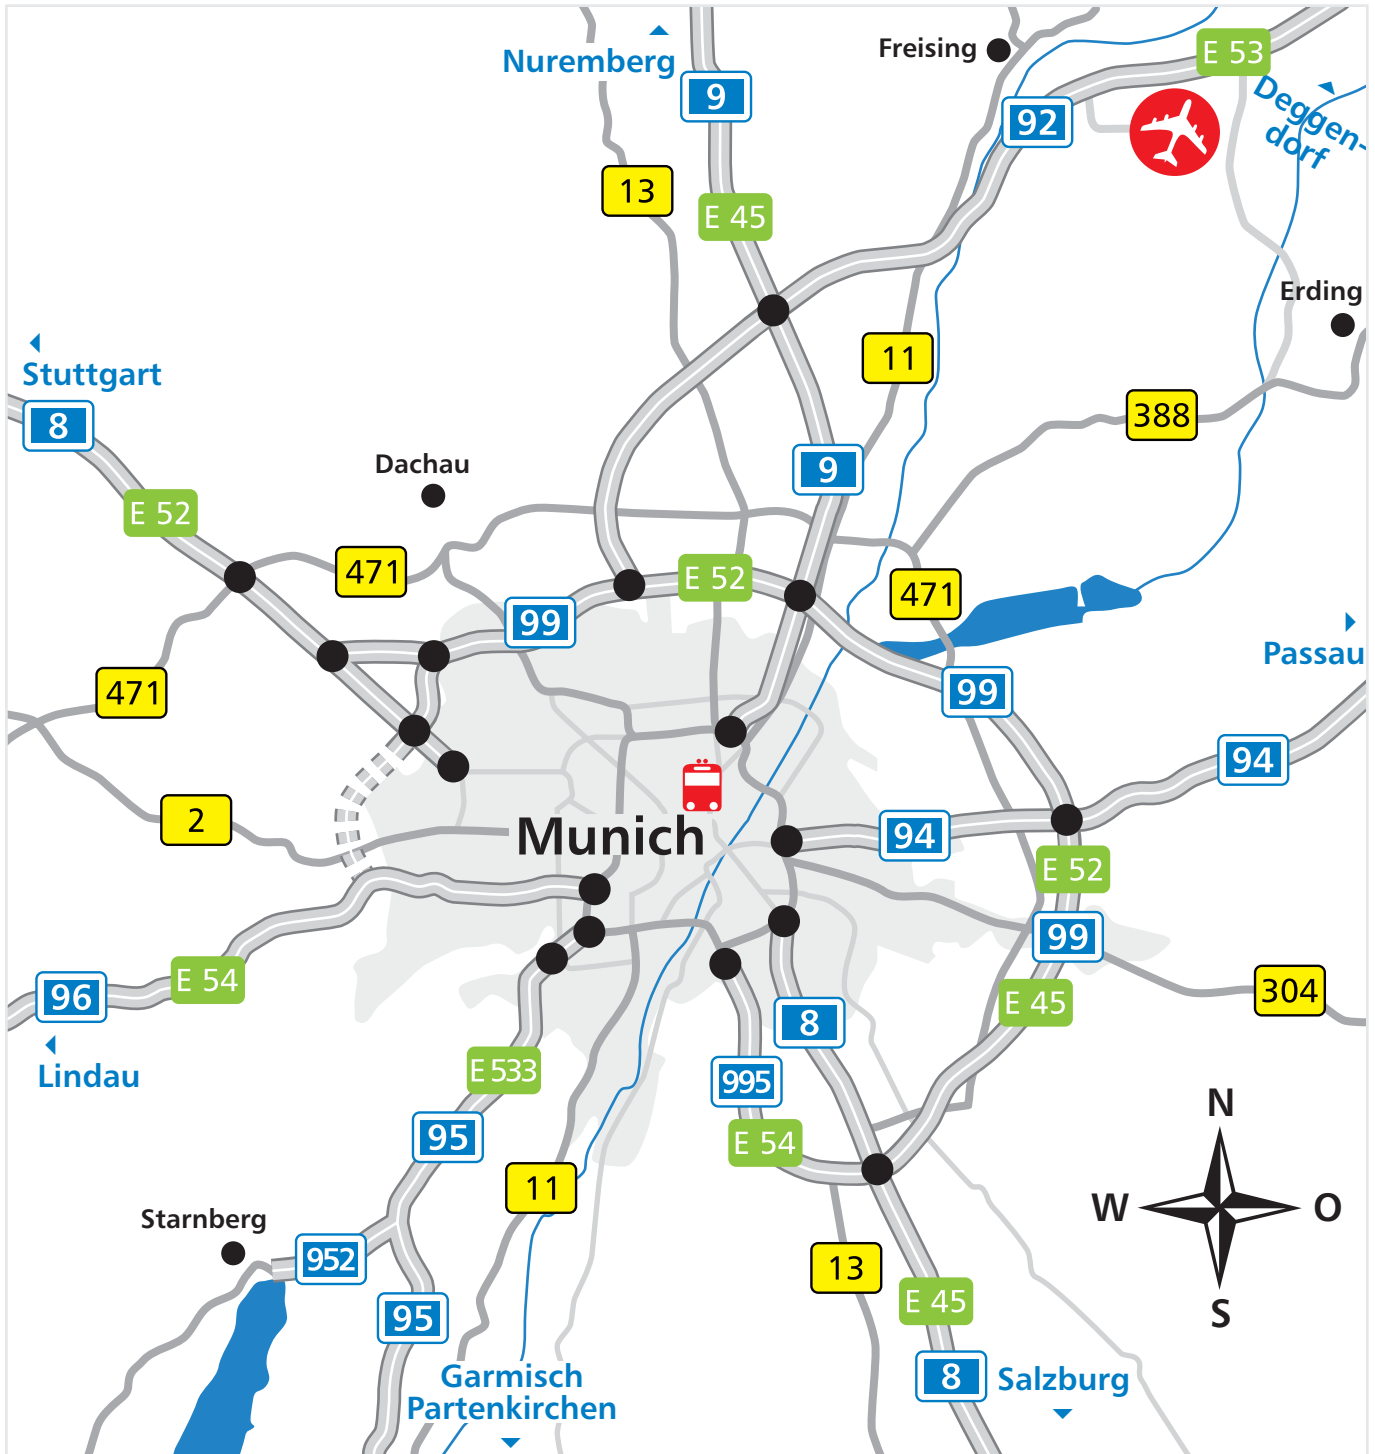

On route to BAUER KOMPRESSOREN in
Munich, Drygalski-Allee 37
Coming from **Stuttgart/Ulm (A8)**

BAUER KOMPRESSOREN GmbH Systemwerk
Drygalski-Allee 37
81477 Munich
Germany
www.bauer-kompressoren.de

On route to BAUER KOMPRESSOREN in
Munich, Drygalski-Allee 37
Coming from Stuttgart/Ulm (A8)

The red line shows the route coming from the motorway A8 (Stuttgart-Munich) to BAUER KOMPRESSOREN in Drygalski-Allee 37.

BAUER KOMPRESSOREN GmbH Systemwerk
Drygalski-Allee 37
81477 Munich
Germany
www.bauer-kompressoren.de

On route to BAUER KOMPRESSOREN in Munich, Drygalski-Allee 37

Coming from Stuttgart/Ulm (A8)

Directions from the motorway A8 (Stuttgart-Munich) to Drygalski-Allee 37

Description	Turn into	Route	km
Motorway A8	straight on	Interchange "AK Munich-West"	
Interchange "AK Munich-West"	straight on	Roundabout	
In the roundabout at 3rd exit	turn right into	Verdistraße	0.3
-	turn right into	ST2063 / Pippinger Straße	1.3
-	straight on	ST2063 / Pippinger Straße	0.5
-	turn left into	Kaflerstraße	0.5
-	turn right into	Bäckerstraße	0.2
-	turn right into	B2 / Landsberger Straße	0.1
-	turn left into	ST2063 / Planeggerstraße	0.5
-	straight on	ST2063 / Planeggerstraße	1,9
Exit "AS Gräfelfing"	turn left into	A96 / E54 / Ammerseestraße	2.0
Munich-Blumenau	straight on	A96 / E54 / Ammerseestraße	1.8
Munich-Laim	straight on	A96 / E54 / Ammerseestraße	1.3
Exit "AS Munich-Sendling"	turn right into	Munich orbital / B2R / Garmischer Straße	1.2
-	straight on	Munich orbital / B2R / Luise-Kieselbach-Platz	0.3
Terminus "AS Munich-Sendling-South"	turn right into	A95 / E533 / Olympiastraße	1.6
Exit Munich-Kreuzhof	take right lane to	Boschetsrieder Straße	0.7
-	turn right into	Drygalski Allee	0.1

D-81477 Munich
Forstenried-Fürstenried
Drygalski-Allee 37

Munich orbital = Mittlerer Ring

BAUER KOMPRESSOREN GmbH
Systemwerk
 Drygalski-Allee 37
 81477 Munich
 Germany
www.bauer-kompressoren.de