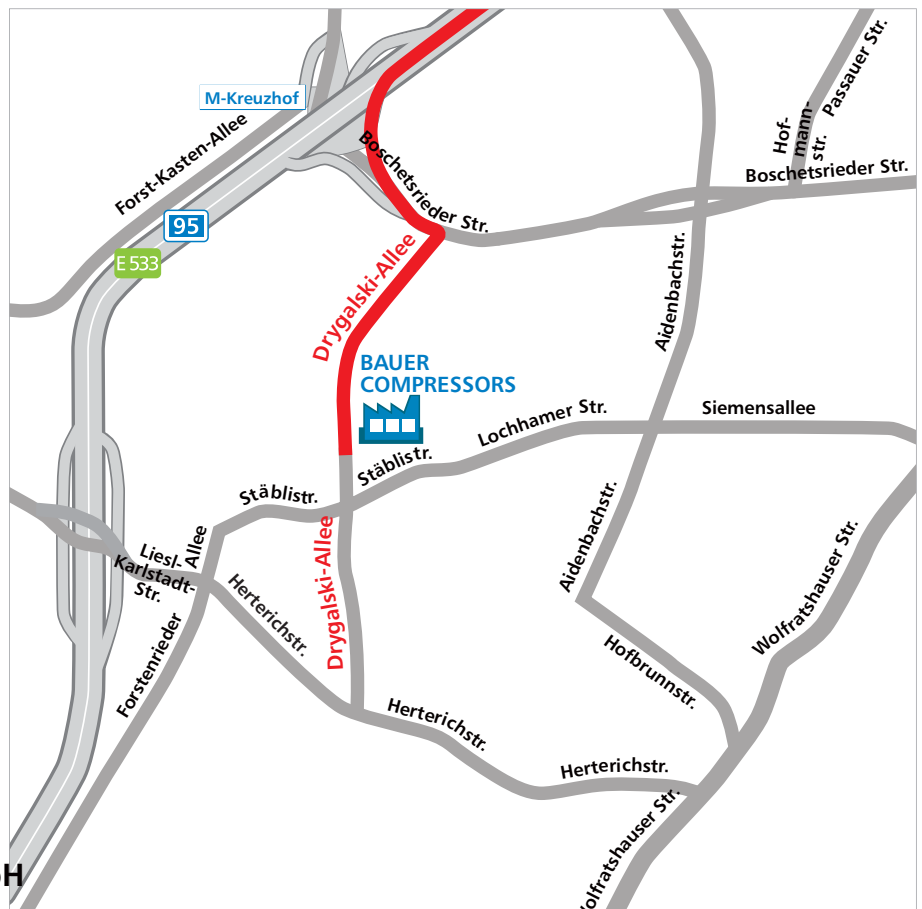

Directions from Munich Central Station to Drygalski-Allee 37, Distance = approx. 8 km

Description	Turn into	Route	km
Munich Central Station	turn into	Bayerstraße	0.9
-	straight on into	Landsberger Straße	0.9
-	turn left into	Munich orbital / B2r / Trappentreutunnel	0.8
-	keep right	Munich orbital / B2r	0.5
-	straight on	Munich orbital / B2r / Garmischer Str.	1.0
AS Munich-Sendling	turn right	Munich orbital / B2r / Garmischer Straße	1.2
-	straight on	Munich orbital / B2r / Luise-Kieselbach-Platz	0.3
Terminus "AS Munich-Sendling-South"	turn right	A95 / E533 / Olympiastraße	1.6
Exit "AS Munich-Kreuzhof"	take right lane to	Boschetsrieder Straße	0.7
-	turn right into	Drygalski Allee	0.1

D-81477 Munich
Forstenried-Fürstenried
Drygalski-Allee 37

Munich orbital = Mittlerer Ring