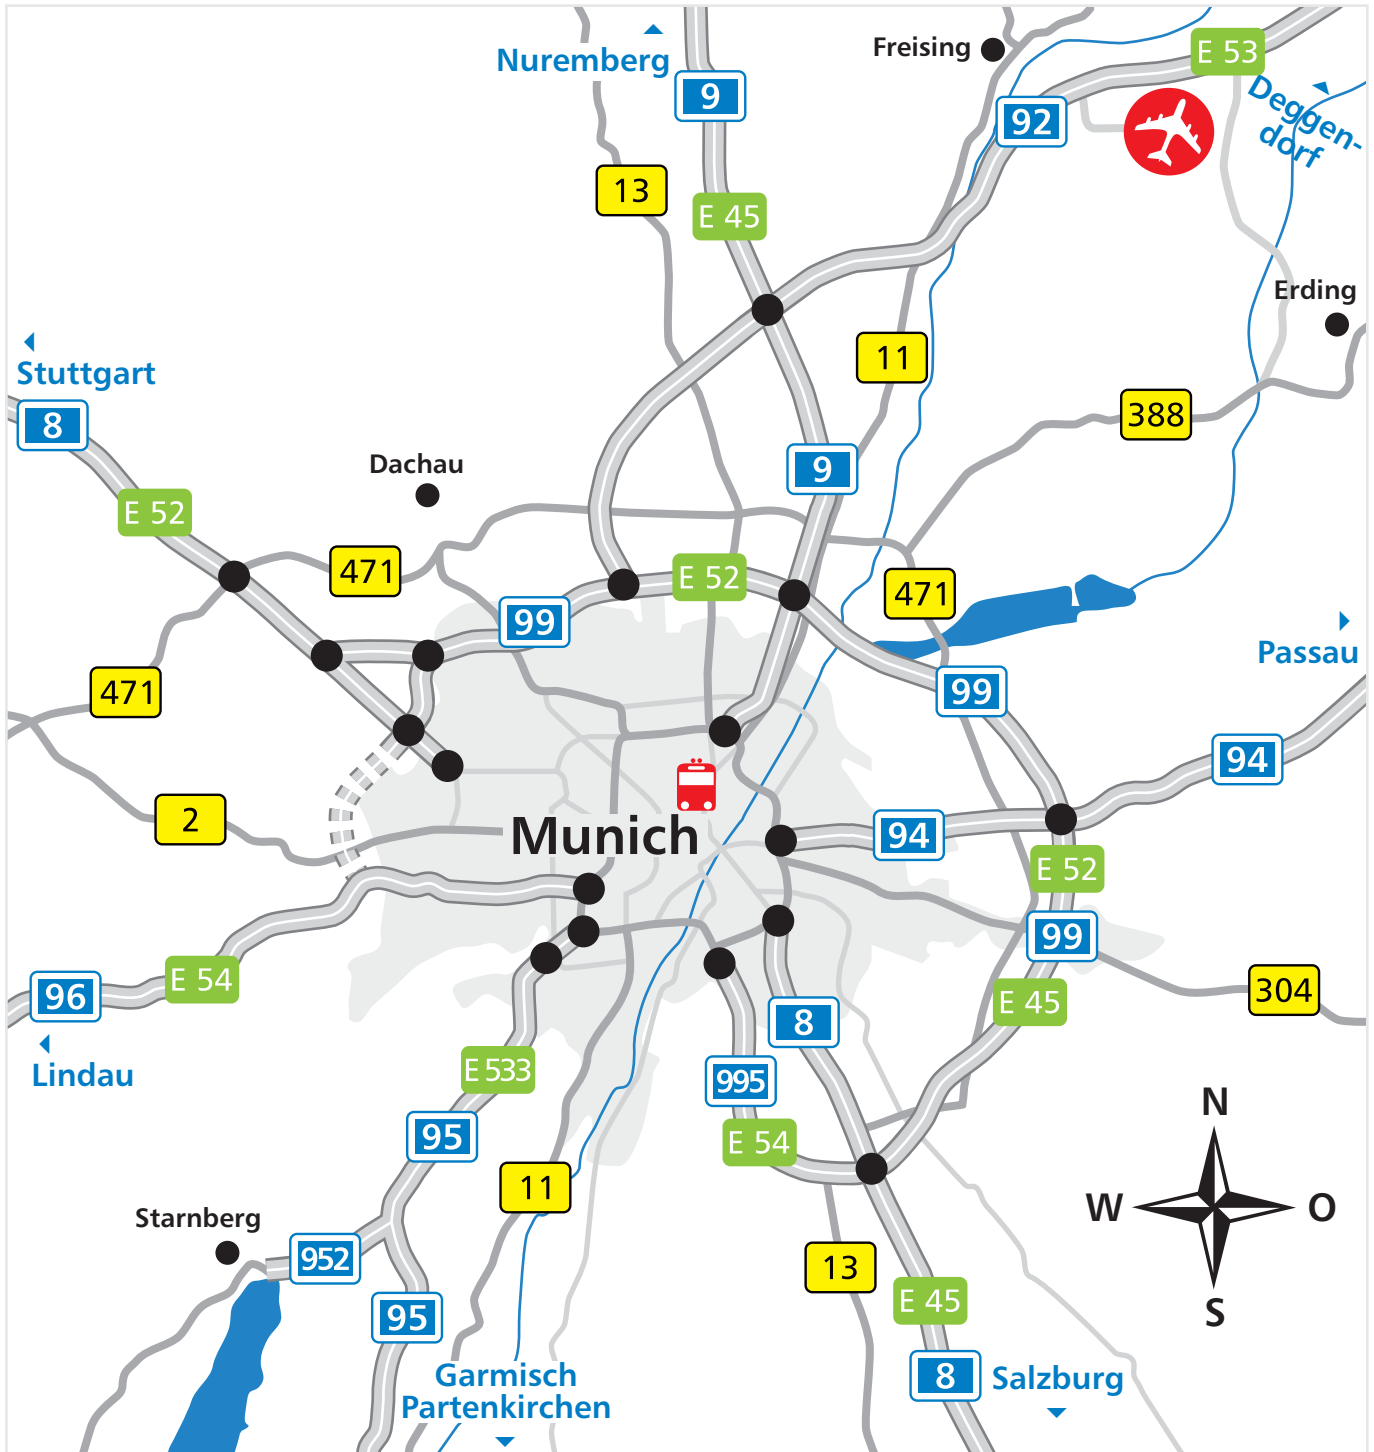

On route to BAUER KOMPRESSOREN in  
Munich, Drygalski-Allee 37  
Coming from **Munich Central Station**

**BAUER KOMPRESSOREN GmbH Systemwerk**  
Drygalski-Allee 37  
81477 Munich  
Germany  
[www.bauer-kompressoren.de](http://www.bauer-kompressoren.de)

# On route to BAUER KOMPRESSOREN in Munich, Drygalski-Allee 37 Coming from Munich Central Station

The red line shows the route coming from Munich Central Station to BAUER KOMPRESSOREN in Drygalski-Allee 37.

# On route to BAUER KOMPRESSOREN in Munich, Drygalski-Allee 37

## Coming from Munich Central Station

Directions from Munich Central Station to Drygalski-Allee 37, Distance = approx. 8 km

| Description                         | Turn into          | Route  | km  |
|-------------------------------------|--------------------|--|-----|
| Munich Central Station              | turn into          | Bayerstraße                                      | 0.9 |
| -                                   | straight on into   | Landsberger Straße                               | 0.9 |
| -                                   | turn left into     | Munich orbital / B2r /<br>Trappentreutunnel      | 0.8 |
| -                                   | keep right         | Munich orbital / B2r                             | 0.5 |
| -                                   | straight on        | Munich orbital / B2r / Garmischer Str.           | 1.0 |
| AS Munich-Sendling                  | turn right         | Munich orbital / B2r /<br>Garmischer Straße      | 1.2 |
| -                                   | straight on        | Munich orbital / B2r /<br>Luise-Kieselbach-Platz | 0.3 |
| Terminus "AS Munich-Sendling-South" | turn right         | A95 / E533 / Olympiastraße                       | 1.6 |
| Exit "AS Munich-Kreuzhof"           | take right lane to | Boschetsrieder Straße                            | 0.7 |
| -                                   | turn right into    | Drygalski Allee                                  | 0.1 |